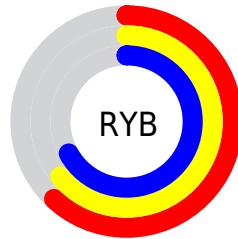

- Red (62%)
- Yellow (64%)
- Blue (67%)