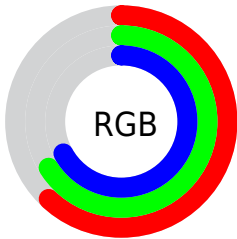

Distribution

- Red (62%)
- Green (66%)
- Blue (67%)