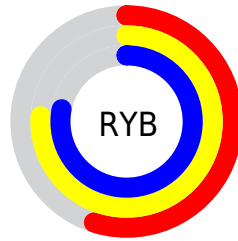

Red (55%)

Yellow (76%)

Blue (78%)