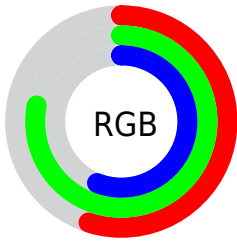

Distribution

Red (55%)

Green (78%)

Blue (56%)