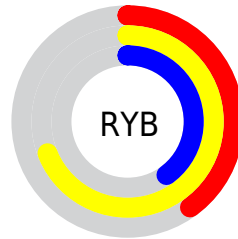

Details

The XYZ color **35.8281, 41.2401, 18.6422** is a light color, and the websafe version is hex **999966**. A complement of this color would be **18.0688, 15.4632, 43.1091**, and the grayscale version is **37.1518, 39.0866, 42.5653**.

A 20% lighter version of the original color is **68.0129, 76.8086, 41.8127**, and **15.8763, 18.8099, 6.1621** is the 20% darker color. If you saturate the color by 10%, you get **35.0465, 40.9289, 14.5232**, and if you desaturate by 10%, it is **36.7971, 41.6292, 23.7390**.

Distribution

Red (69%)

Green (69%)

Blue (40%)

Red (40%)

Yellow (69%)

Blue (40%)

Cyan (0%)