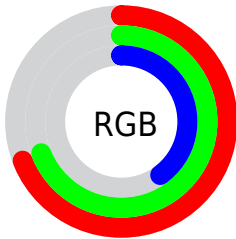

Distribution

Red (69%)

Green (69%)

Blue (40%)