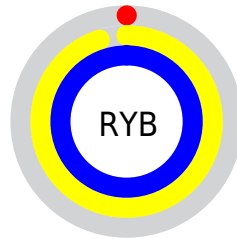

- Red (0%)
- Yellow (95%)
- Blue (100%)