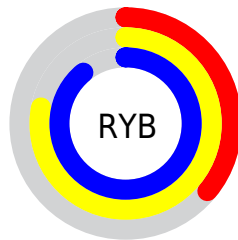

- Red (36%)
- Yellow (78%)
- Blue (89%)