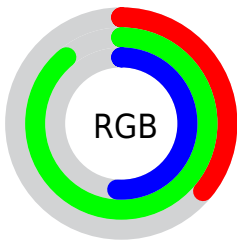

Distribution

- Red (36%)
- Green (89%)
- Blue (51%)