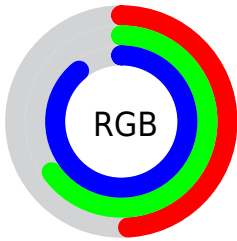

Distribution

Red (49%)

Green (65%)

Blue (89%)