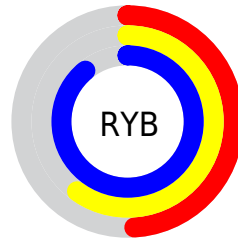

# Details

The XYZ color **35.9588, 37.1785, 77.9540** is a light color, and the websafe version is hex **6699CC**. A complement of this color would be **52.9403, 52.9307, 26.8299**, and the grayscale version is **33.6038, 35.3539, 38.5004**.

A 20% lighter version of the original color is **62.9625, 68.7567, 104.5606**, and **15.8222, 16.2401, 40.8288** is the 20% darker color. If you saturate the color by 10%, you get **30.6770, 30.9841, 77.0374**, and if you desaturate by 10%, it is **42.2609, 44.2870, 78.9946**.

# Distribution

Red (49%)

Green (65%)

Blue (89%)

Red (49%)

Yellow (60%)

Blue (89%)

Cyan (45%)