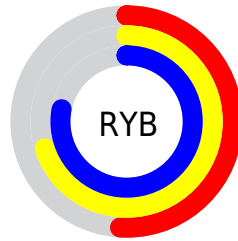

- Red (51%)
- Yellow (70%)
- Blue (78%)