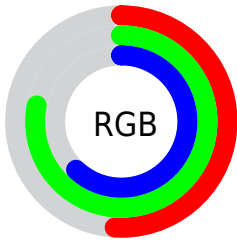

Distribution

- Red (51%)
- Green (78%)
- Blue (62%)