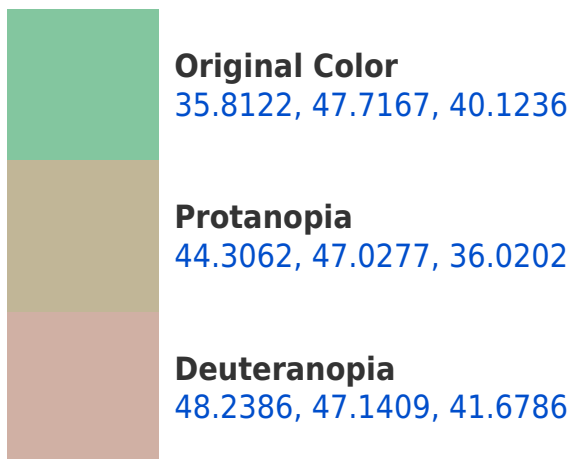

This preview shows how the XYZ color 35.8122, 47.7167, 40.1236 looks on a white background.

Color Contrast Check

Large Text (above 18pt) WCAG AA × Fail

Any Text WCAG AA × Fail

Large Text (above 18pt) WCAG AAA × Fail

Large Text (above 18pt) WCAG AAA ✓ Pass

Any Text WCAG AAA ✓ Pass

If you want to check with other color combinations, try the [Color Contrast Checker](#).

XYZ 35.8122, 47.7167, 40.1236

Background

This preview shows how black text looks on a background with the XYZ color 35.8122, 47.7167, 40.1236.

This preview shows how white text looks on a background with the XYZ color 35.8122, 47.7167,

Color Blindness Simulation

Color vision deficiency is a very complex topic, and I could not describe the different causes any better than Wikipedia does, so if you want to learn more, you should check out their [article about color blindness](#).

Dichromacy

Tritanopia

40.8778, 47.4293, 66.0318

Trichromacy

Original Color

35.8122, 47.7167, 40.1236

Protanomaly

40.3935, 46.8456, 37.4850