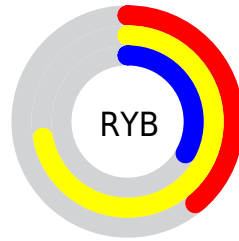

Details

The XYZ color **35.9303, 39.9563, 14.2061** is a dark color, and the websafe version is hex **999933**. A complement of this color would be **16.5825, 13.8944, 47.1550**, and the grayscale version is **35.9236, 37.7945, 41.1582**.

A 20% lighter version of the original color is **68.2582, 75.0475, 34.1806**, and **15.9246, 17.9706, 4.0682** is the 20% darker color. If you saturate the color by 10%, you get **34.8550, 38.8115, 10.7473**, and if you desaturate by 10%, it is **37.2050, 41.1969, 18.6661**.

Distribution

Red (72%)

Green (67%)

Blue (33%)

Red (39%)

Yellow (72%)

Blue (33%)

Cyan (0%)