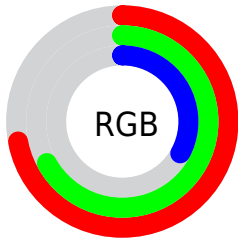

Distribution

Red (72%)

Green (67%)

Blue (33%)