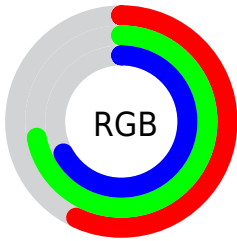

Distribution

Red (57%)

Green (72%)

Blue (67%)