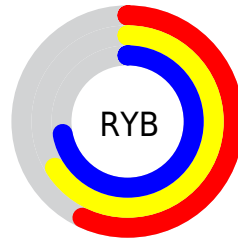

Details

The XYZ color **35.9612, 42.8270, 44.8992** is a light color, and the websafe version is hex **99CCCC**. A complement of this color would be **35.7411, 32.7534, 36.3383**, and the grayscale version is **38.3491, 40.3462, 43.9370**.

A 20% lighter version of the original color is **68.1472, 79.3661, 83.6790**, and **15.9285, 19.6769, 20.4113** is the 20% darker color. If you saturate the color by 10%, you get **32.4539, 41.0824, 41.9223**, and if you desaturate by 10%, it is **40.0144, 44.8526, 48.0292**.

Distribution

Red (57%)

Green (72%)

Blue (67%)

Red (57%)

Yellow (66%)

Blue (72%)

Cyan (21%)