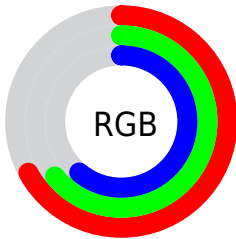

Distribution

- Red (67%)
- Green (64%)
- Blue (61%)