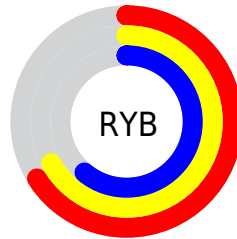

- Red (66%)
- Yellow (67%)
- Blue (61%)