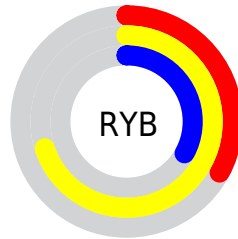

- Red (33%)
- Yellow (70%)
- Blue (33%)