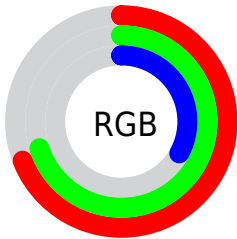

Distribution

- Red (69%)
- Green (70%)
- Blue (33%)