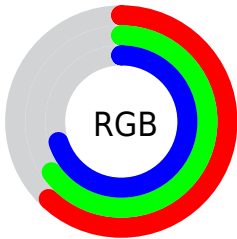

Distribution

- Red (62%)
- Green (65%)
- Blue (70%)