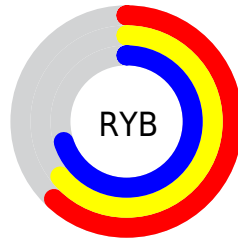

- Red (62%)
- Yellow (64%)
- Blue (70%)