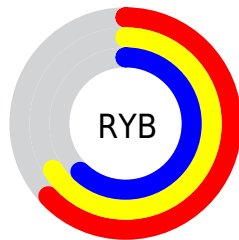

- Red (63%)
- Yellow (66%)
- Blue (62%)