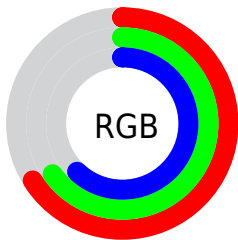

Distribution

- Red (66%)
- Green (65%)
- Blue (62%)