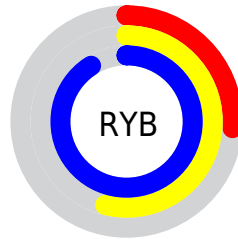

- Red (26%)
- Yellow (54%)
- Blue (91%)