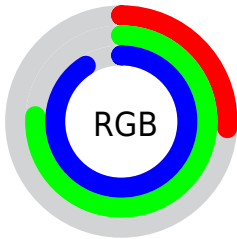

Distribution

- Red (26%)
- Green (76%)
- Blue (91%)