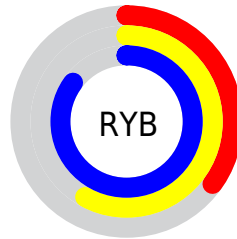

- Red (35%)
- Yellow (58%)
- Blue (85%)