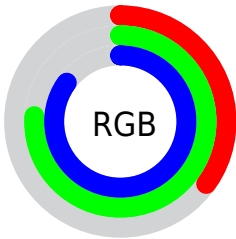

Distribution

- Red (35%)
- Green (76%)
- Blue (85%)