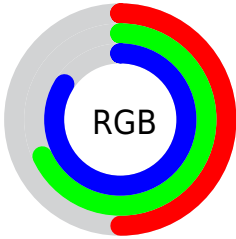

Distribution

- Red (50%)
- Green (68%)
- Blue (84%)