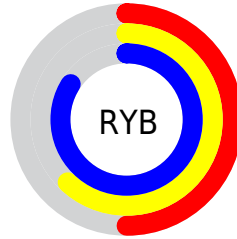

- Red (50%)
- Yellow (62%)
- Blue (84%)