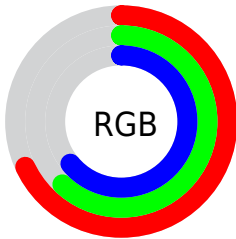

Distribution

Red (68%)

Green (62%)

Blue (64%)