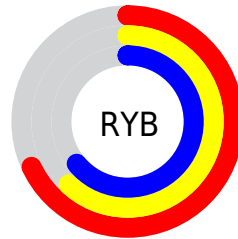

Details

The XYZ color **35.9914, 35.6785, 40.1117** is a light color, and the websafe version is hex **999999**. A complement of this color would be **35.7325, 39.8094, 41.8789**, and the grayscale version is **34.6111, 36.4135, 39.6543**.

A 20% lighter version of the original color is **68.3246, 68.6954, 76.6763**, and **15.9638, 15.5429, 17.4879** is the 20% darker color. If you saturate the color by 10%, you get **32.4238, 29.8962, 34.7507**, and if you desaturate by 10%, it is **40.0428, 42.3198, 45.9667**.

Distribution

Red (68%)

Green (62%)

Blue (64%)

Red (68%)

Yellow (62%)

Blue (64%)

Cyan (0%)