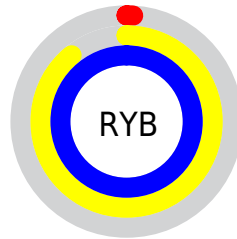

- Red (1%)
- Yellow (89%)
- Blue (100%)