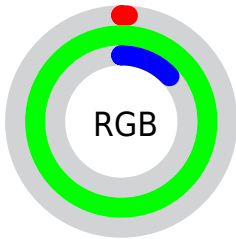

Distribution

- Red (1%)
- Green (100%)
- Blue (13%)