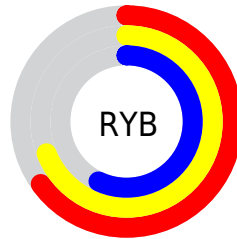

Red (65%)

Yellow (69%)

Blue (57%)