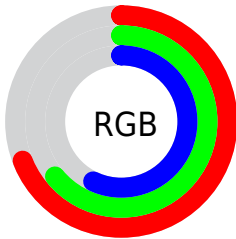

Distribution

Red (69%)

Green (64%)

Blue (57%)