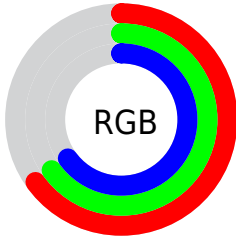

Distribution

- Red (65%)
- Green (65%)
- Blue (65%)