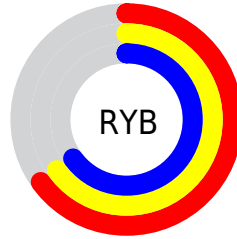

- Red (65%)
- Yellow (65%)
- Blue (65%)