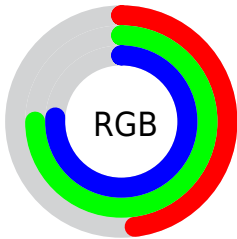

Distribution

- Red (48%)
- Green (75%)
- Blue (76%)