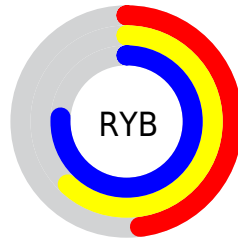

- Red (48%)
- Yellow (62%)
- Blue (76%)