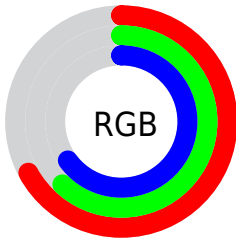

Distribution

- Red (67%)
- Green (62%)
- Blue (65%)