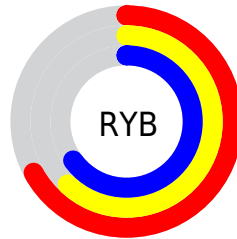

- Red (67%)
- Yellow (62%)
- Blue (65%)