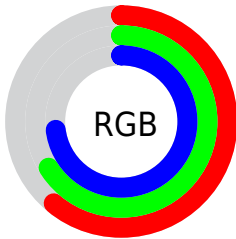

Distribution

Red (61%)

Green (66%)

Blue (73%)