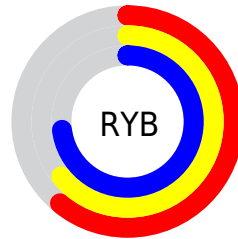

Details

The XYZ color **36.3831, 38.5190, 51.9717** is a light color, and the websafe version is hex **999999**. A complement of this color would be **41.1099, 42.6926, 37.0848**, and the grayscale version is **36.2851, 38.1747, 41.5723**.

A 20% lighter version of the original color is **68.9930, 72.8878, 94.4368**, and **16.1879, 17.1273, 24.6430** is the 20% darker color. If you saturate the color by 10%, you get **31.1734, 32.9965, 51.1810**, and if you desaturate by 10%, it is **42.3105, 44.6593, 52.8451**.

Distribution

Red (61%)

Green (66%)

Blue (73%)

Red (61%)

Yellow (64%)

Blue (73%)

Cyan (17%)