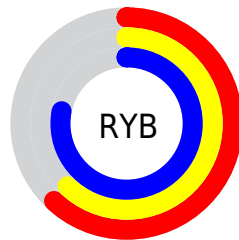

Details

The XYZ color **36.5205, 35.8000, 58.4113** is a light color, and the websafe version is hex **9999CC**. A complement of this color would be **49.6549, 54.8629, 40.3214**, and the grayscale version is **34.5311, 36.3294, 39.5627**.

A 20% lighter version of the original color is **69.2848, 68.9546, 104.2656**, and **16.2356, 15.5932, 28.5396** is the 20% darker color. If you saturate the color by 10%, you get **29.8256, 27.7332, 57.2077**, and if you desaturate by 10%, it is **44.3892, 45.2814, 59.8273**.

Distribution

Red (62%)

Green (62%)

Blue (78%)

Red (62%)

Yellow (62%)

Blue (78%)

Cyan (20%)