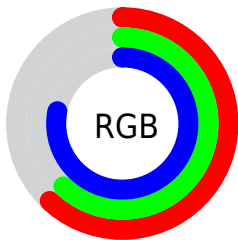

Distribution

Red (62%)

Green (62%)

Blue (78%)