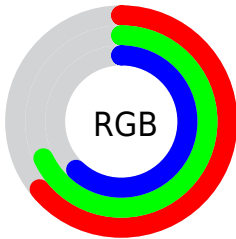

Distribution

- Red (64%)
- Green (68%)
- Blue (62%)