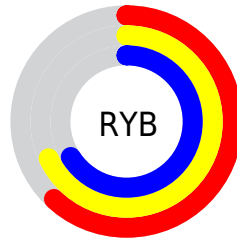

- Red (62%)
- Yellow (68%)
- Blue (66%)