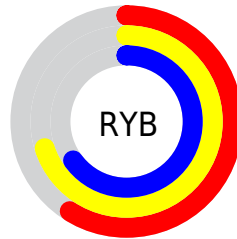

- Red (59%)
- Yellow (70%)
- Blue (65%)