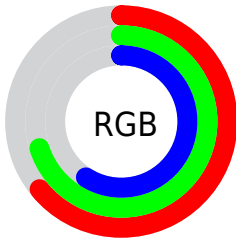

Distribution

- Red (64%)
- Green (70%)
- Blue (59%)