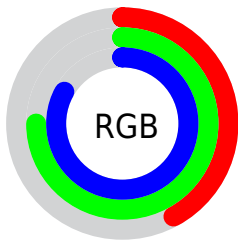

Distribution

- Red (42%)
- Green (75%)
- Blue (83%)