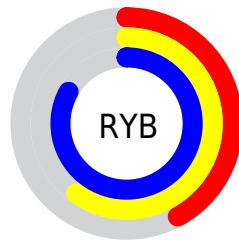

- Red (42%)
- Yellow (60%)
- Blue (83%)