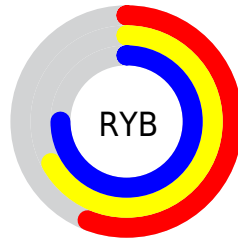

- Red (56%)
- Yellow (67%)
- Blue (75%)