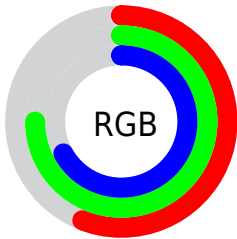

Distribution

- Red (56%)
- Green (75%)
- Blue (67%)