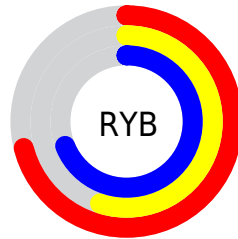

- Red (71%)
- Yellow (55%)
- Blue (69%)