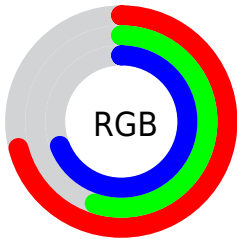

Distribution

- Red (71%)
- Green (55%)
- Blue (69%)