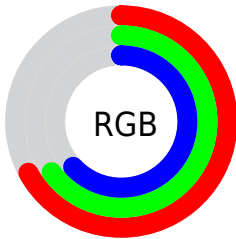

Distribution

- Red (67%)
- Green (65%)
- Blue (63%)