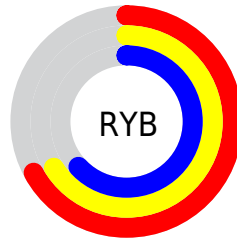

- Red (67%)
- Yellow (66%)
- Blue (63%)