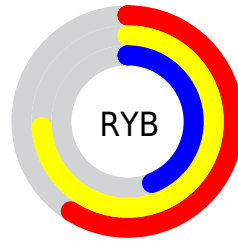

# Details

The XYZ color **36.8169, 38.0780, 21.0321** is a light color, and the websafe version is hex **CC9966**. A complement of this color would be **24.9754, 25.3177, 51.1475**, and the grayscale version is **35.7652, 37.6278, 40.9766**.

A 20% lighter version of the original color is **69.5191, 72.2719, 45.8831**, and **16.2827, 16.7256, 7.2207** is the 20% darker color. If you saturate the color by 10%, you get **34.7814, 35.5289, 15.6618**, and if you desaturate by 10%, it is **39.1287, 40.8286, 27.5771**.

# Distribution

Red (74%)

Green (64%)

Blue (44%)

Red (59%)

Yellow (74%)

Blue (44%)

Cyan (0%)