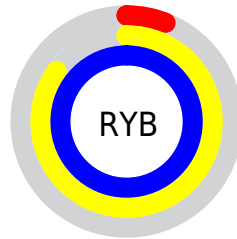

- Red (6%)
- Yellow (85%)
- Blue (100%)