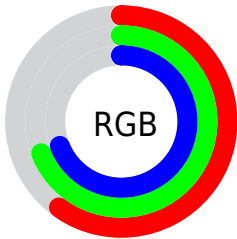

Distribution

- Red (60%)
- Green (69%)
- Blue (69%)