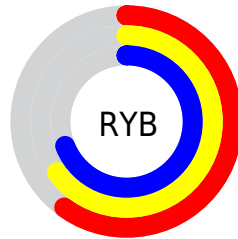

- Red (60%)
- Yellow (65%)
- Blue (69%)