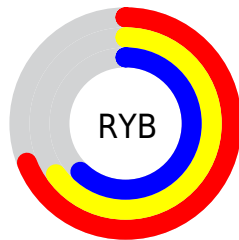

- Red (69%)
- Yellow (65%)
- Blue (62%)