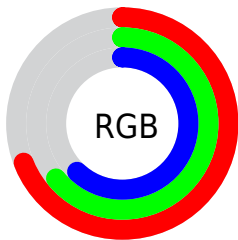

Distribution

- Red (69%)
- Green (64%)
- Blue (62%)