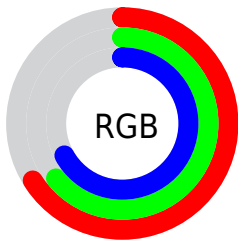

Distribution

Red (66%)

Green (64%)

Blue (67%)