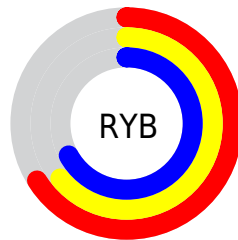

Details

The XYZ color **36.7746, 37.8160, 43.8891** is a light color, and the websafe version is hex **999999**. A complement of this color would be **37.2015, 40.0227, 40.8882**, and the grayscale version is **36.2319, 38.1188, 41.5114**.

A 20% lighter version of the original color is **69.4904, 71.8420, 82.1559**, and **16.3264, 16.6333, 19.8028** is the 20% darker color. If you saturate the color by 10%, you get **32.4011, 31.3207, 42.8665**, and if you desaturate by 10%, it is **41.6498, 45.1829, 45.0547**.

Distribution

Red (66%)

Green (64%)

Blue (67%)

Red (66%)

Yellow (64%)

Blue (67%)

Cyan (2%)