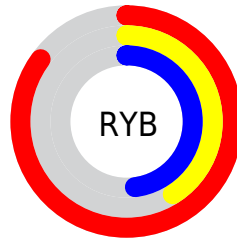

Details

The XYZ color **37.1797, 26.2600, 21.5215** is a dark color, and the websafe version is hex **CC6666**. A complement of this color would be **41.0653, 56.7997, 63.4461**, and the grayscale version is **25.1114, 26.4192, 28.7705**.

A 20% lighter version of the original color is **61.2781, 49.1123, 46.2943**, and **16.5646, 10.2195, 7.5781** is the 20% darker color. If you saturate the color by 10%, you get **34.2101, 21.9765, 15.4276**, and if you desaturate by 10%, it is **40.9305, 31.7603, 28.9421**.

Distribution

Red (85%)

Green (41%)

Blue (48%)

Red (85%)

Yellow (41%)

Blue (48%)

Cyan (0%)