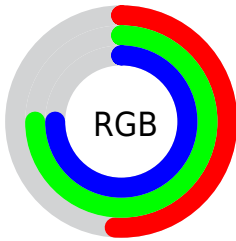

Distribution

- Red (51%)
- Green (75%)
- Blue (75%)