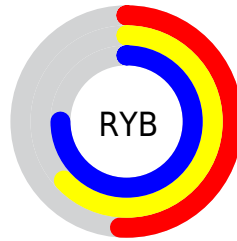

- Red (51%)
- Yellow (63%)
- Blue (75%)