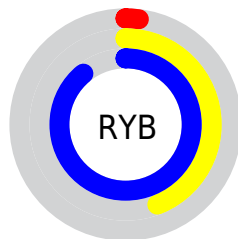

- Red (2%)
- Yellow (44%)
- Blue (89%)