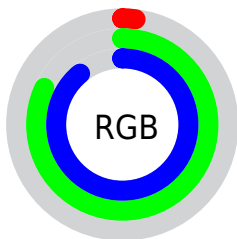

Distribution

- Red (2%)
- Green (82%)
- Blue (89%)