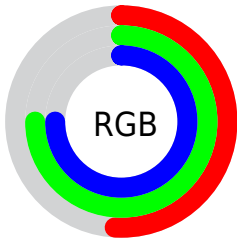

Distribution

- Red (51%)
- Green (75%)
- Blue (75%)