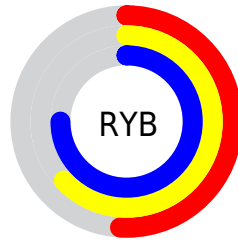

- Red (51%)
- Yellow (63%)
- Blue (75%)