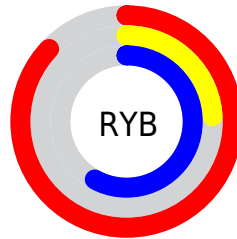

Details

The XYZ color **37.1133, 21.0814, 29.7168** is a dark color, and the websafe version is hex **CC3399**. The color can be described as middle muted rose. A complement of this color would be **32.6246, 55.0735, 32.5812**, and the grayscale version is **17.6471, 18.5662, 20.2185**.

A 20% lighter version of the original color is **58.7421, 39.3961, 59.7665**, and **17.0116, 8.5259, 11.8154** is the 20% darker color. If you saturate the color by 10%, you get **35.3629, 18.8289, 25.2849**, and if you desaturate by 10%, it is **39.4315, 24.3511, 34.7029**.

Distribution

Red (87%)

Green (24%)

Blue (58%)

Red (87%)

Yellow (24%)

Blue (58%)

Cyan (0%)