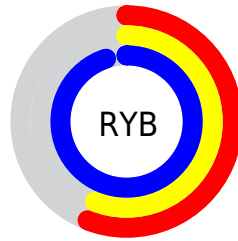

Details

The XYZ color **37.0273, 31.8354, 87.4124** is a light color, and the websafe version is hex **9999FF**. A complement of this color would be **72.6889, 83.5949, 38.2918**, and the grayscale version is **30.6195, 32.2141, 35.0812**.

A 20% lighter version of the original color is **61.8357, 59.4319, 102.8201**, and **16.4966, 13.3156, 47.0481** is the 20% darker color. If you saturate the color by 10%, you get **30.0571, 23.4365, 86.1592**, and if you desaturate by 10%, it is **45.6731, 42.2527, 88.9681**.

Distribution

Red (56%)

Green (56%)

Blue (95%)

Red (56%)

Yellow (56%)

Blue (95%)

Cyan (41%)