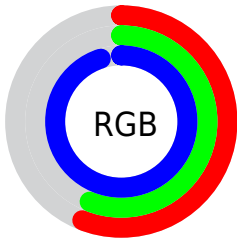

Distribution

Red (56%)

Green (56%)

Blue (95%)