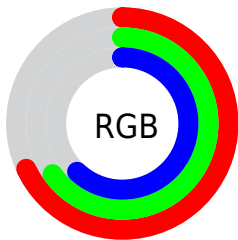

Distribution

- Red (68%)
- Green (65%)
- Blue (62%)