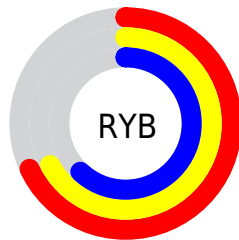

- Red (68%)
- Yellow (67%)
- Blue (62%)