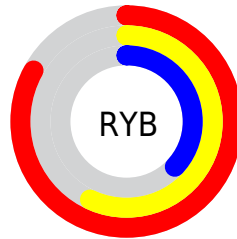

A 20% lighter version of the original color is **63.4913, 57.5853, 34.5568**, and **16.7082, 12.8126, 4.2818** is the 20% darker color. If you saturate the color by 10%, you get **34.5094, 26.7997, 9.6228**, and if you desaturate by 10%, it is **40.3427, 35.4100, 20.9890**.

Distribution

Red (83%)

Green (51%)

Blue (37%)

Red (83%)

Yellow (57%)

Blue (37%)

Cyan (0%)