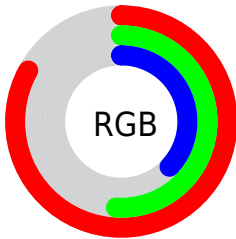

Distribution

Red (83%)

Green (51%)

Blue (37%)