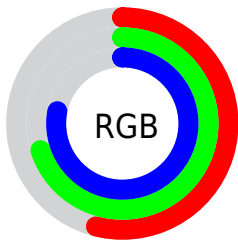

Distribution

- Red (54%)
- Green (70%)
- Blue (78%)