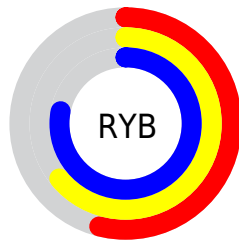

- Red (54%)
- Yellow (64%)
- Blue (78%)