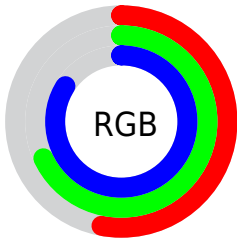

Distribution

- Red (53%)
- Green (68%)
- Blue (84%)