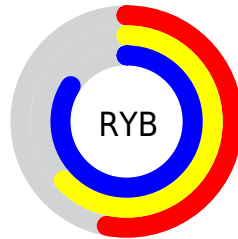

- Red (53%)
- Yellow (63%)
- Blue (84%)