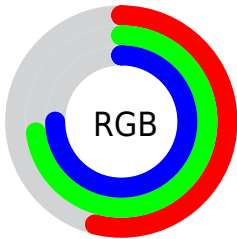

Distribution

- Red (54%)
- Green (73%)
- Blue (75%)