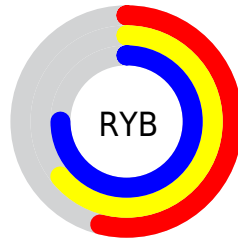

- Red (54%)
- Yellow (64%)
- Blue (75%)