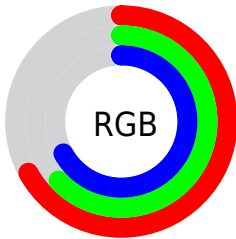

Distribution

- Red (67%)
- Green (63%)
- Blue (67%)