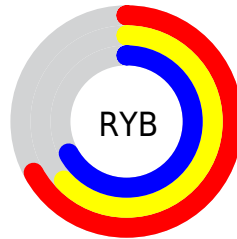

- Red (67%)
- Yellow (63%)
- Blue (67%)