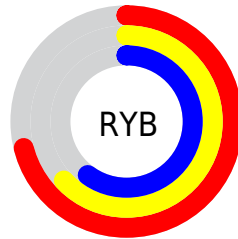

# Details

The XYZ color **37.2869, 36.9531, 35.7393** is a light color, and the websafe version is hex **999999**. A complement of this color would be **37.1920, 41.2560, 49.7193**, and the grayscale version is **35.7891, 37.6529, 41.0040**.

A 20% lighter version of the original color is **70.3568, 70.6517, 69.6035**, and **16.7128, 16.2936, 15.0961** is the 20% darker color. If you saturate the color by 10%, you get **33.5055, 31.6235, 27.5938**, and if you desaturate by 10%, it is **41.6002, 42.9820, 45.1845**.

# Distribution

Red (71%)

Green (62%)

Blue (60%)

Red (71%)

Yellow (63%)

Blue (60%)

Cyan (0%)