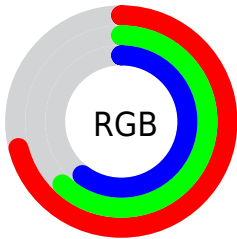

Distribution

Red (71%)

Green (62%)

Blue (60%)