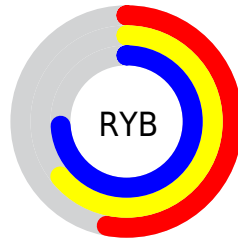

- Red (53%)
- Yellow (64%)
- Blue (74%)