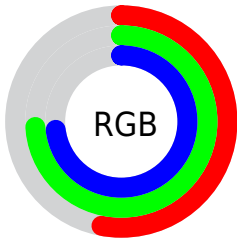

Distribution

- Red (53%)
- Green (74%)
- Blue (73%)