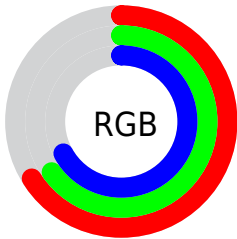

Distribution

- Red (66%)
- Green (65%)
- Blue (67%)