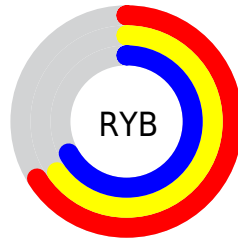

- Red (66%)
- Yellow (65%)
- Blue (67%)